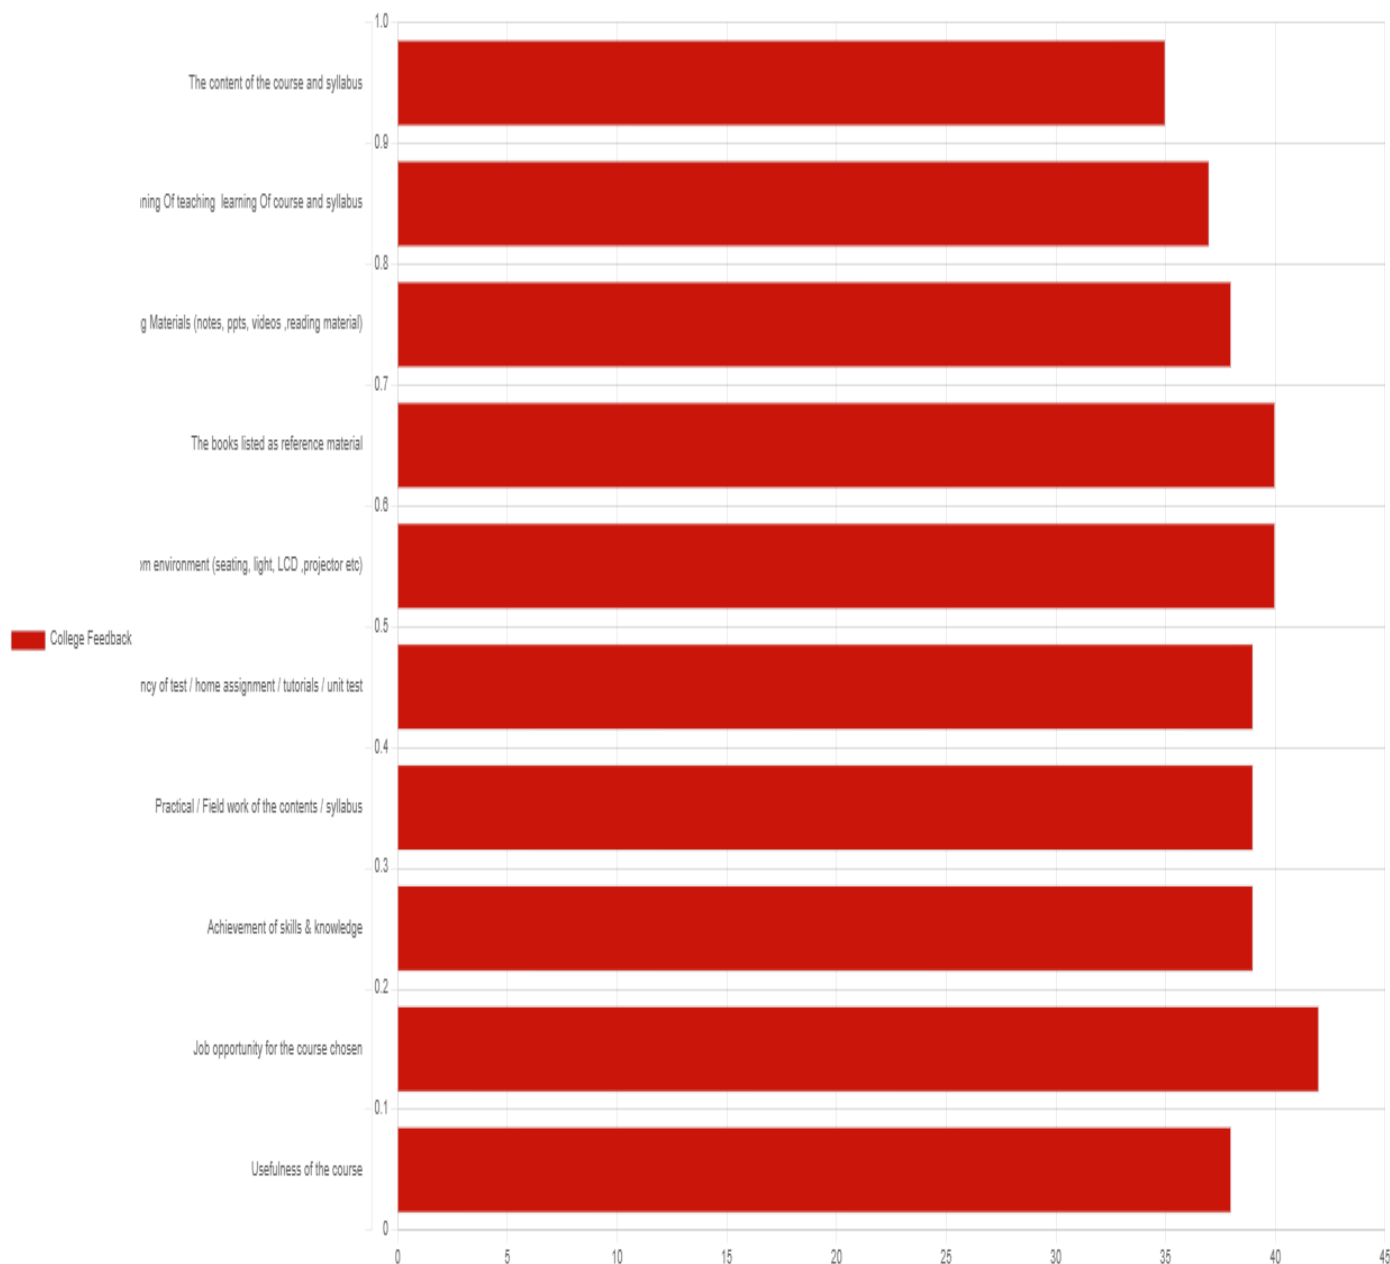

Feedback Analysis Report of feedback given by Students on Course