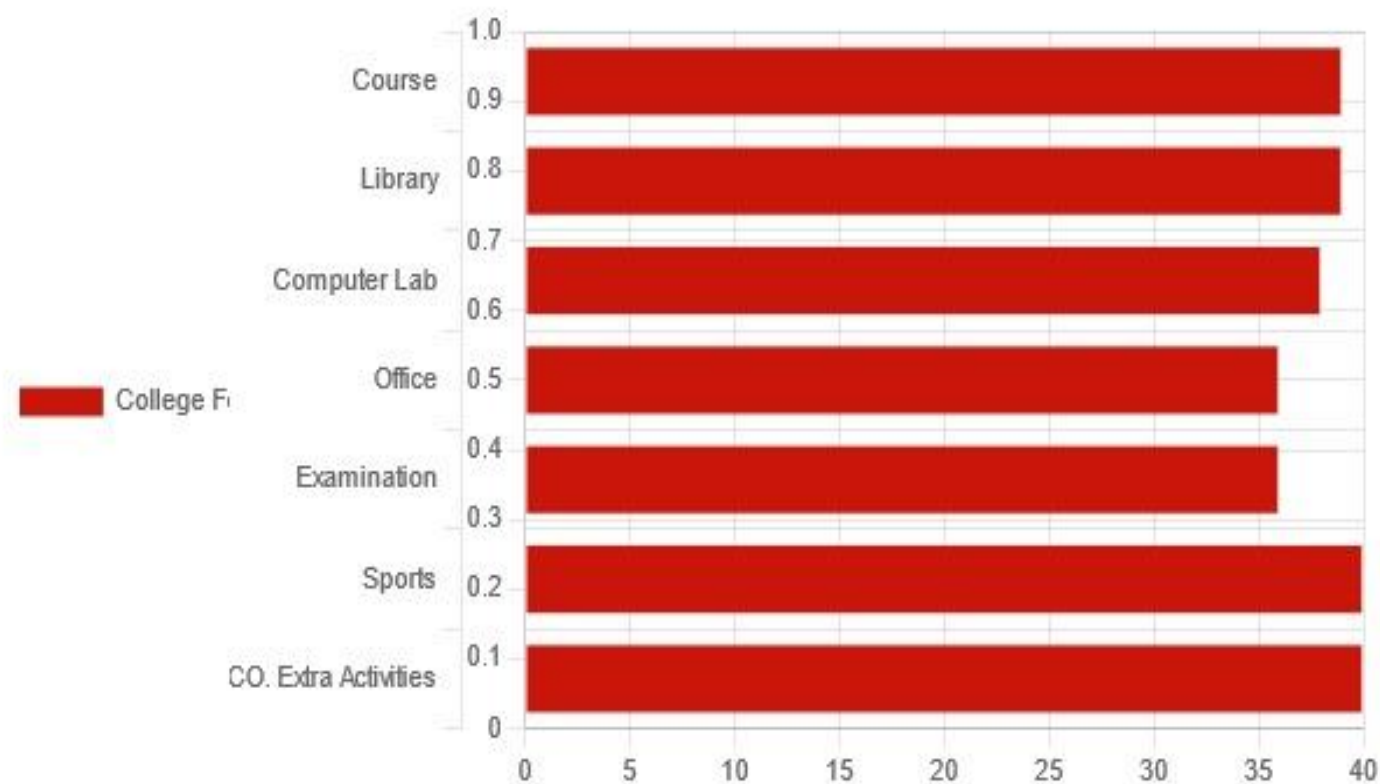

Online Feedback Link :

<https://pcccs.org.in/Feedback_Committee#Feedback>

SUMMARY OF FEEDBACK ANALYSIS REPORT AY 2022-23

Year/ Category	Total No. Students Responded
2022-23	1102

Online Feedback Analysis Report of Students Academic Year -2022-2023

Report generated by Online Software