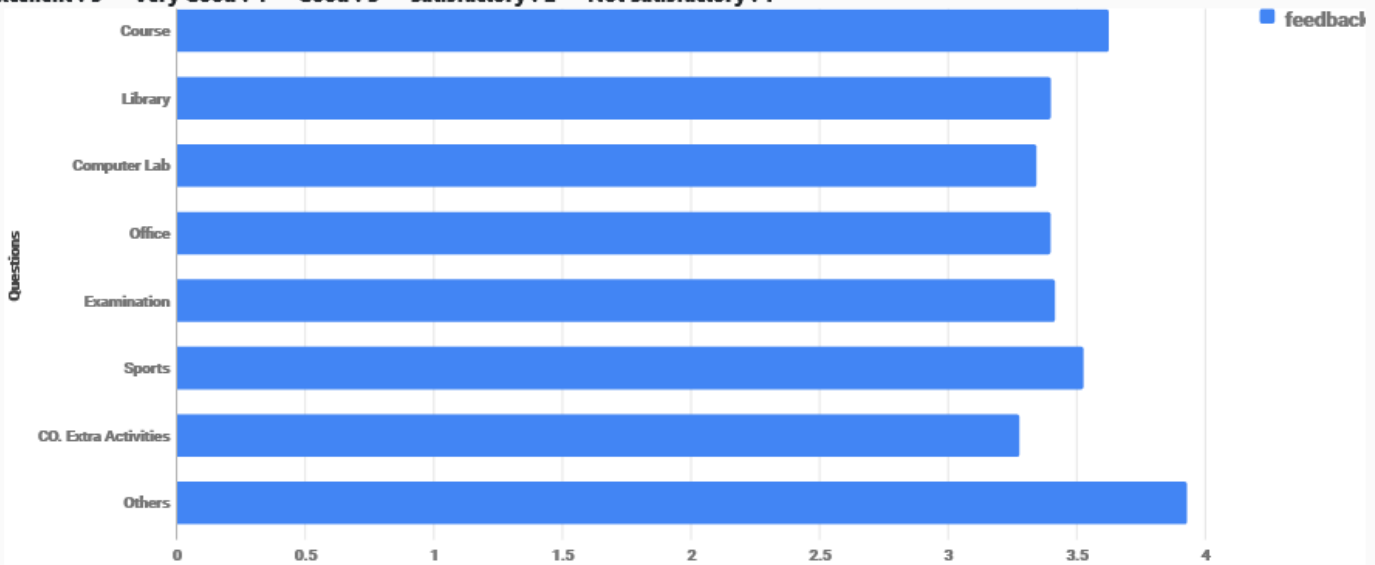

Analysis of feedback given by Students regarding Parameters Course, Library, Computer Lab, Office, Examination, Sports, Co.Extra Activities & Others

All Suggestion

Over All Feedback is 3

Total Feedback Submitted 1137

Total Student Available 2974

Over All Feedback is 3

Excellent : 5   Very Good : 4   Good : 3   Satisfactory : 2   Not Satisfactory : 1