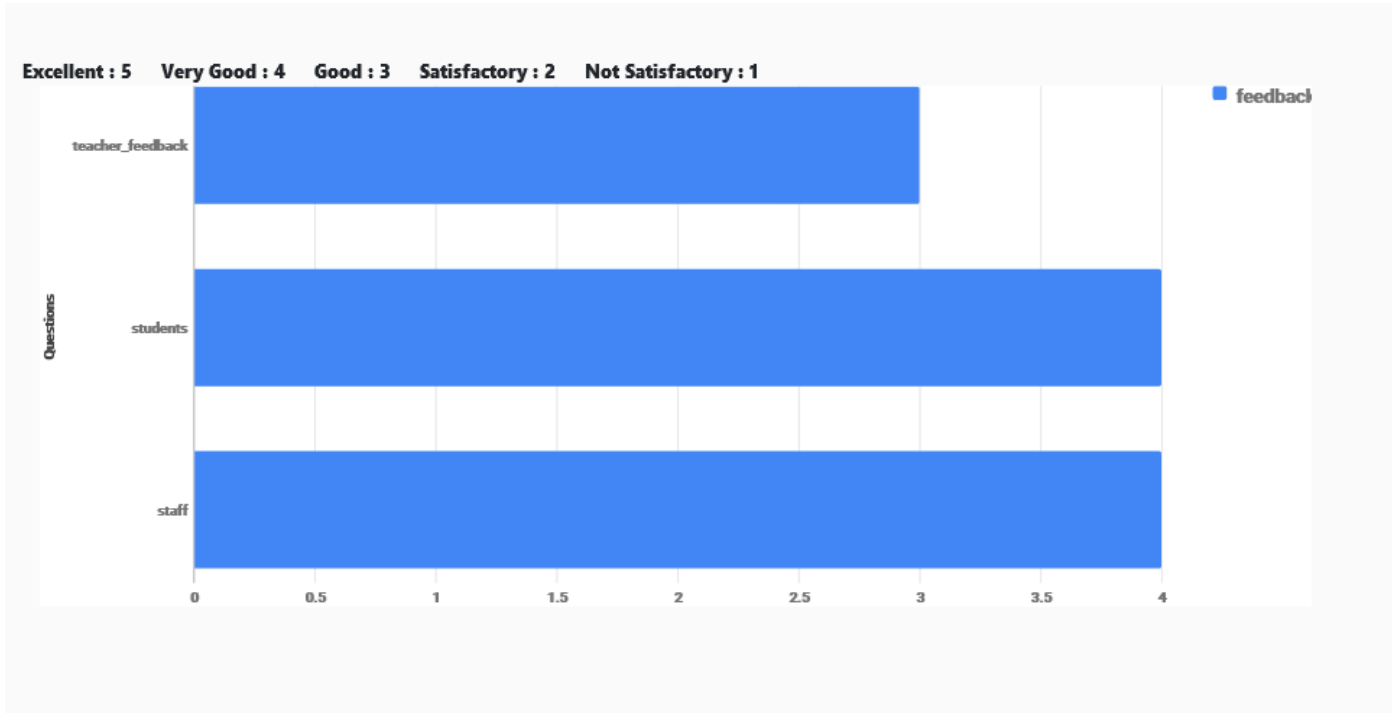

# Overall Feedback Year 2019-20 (SEM - II)

Analysis of Overall feedback given by students & Teachers