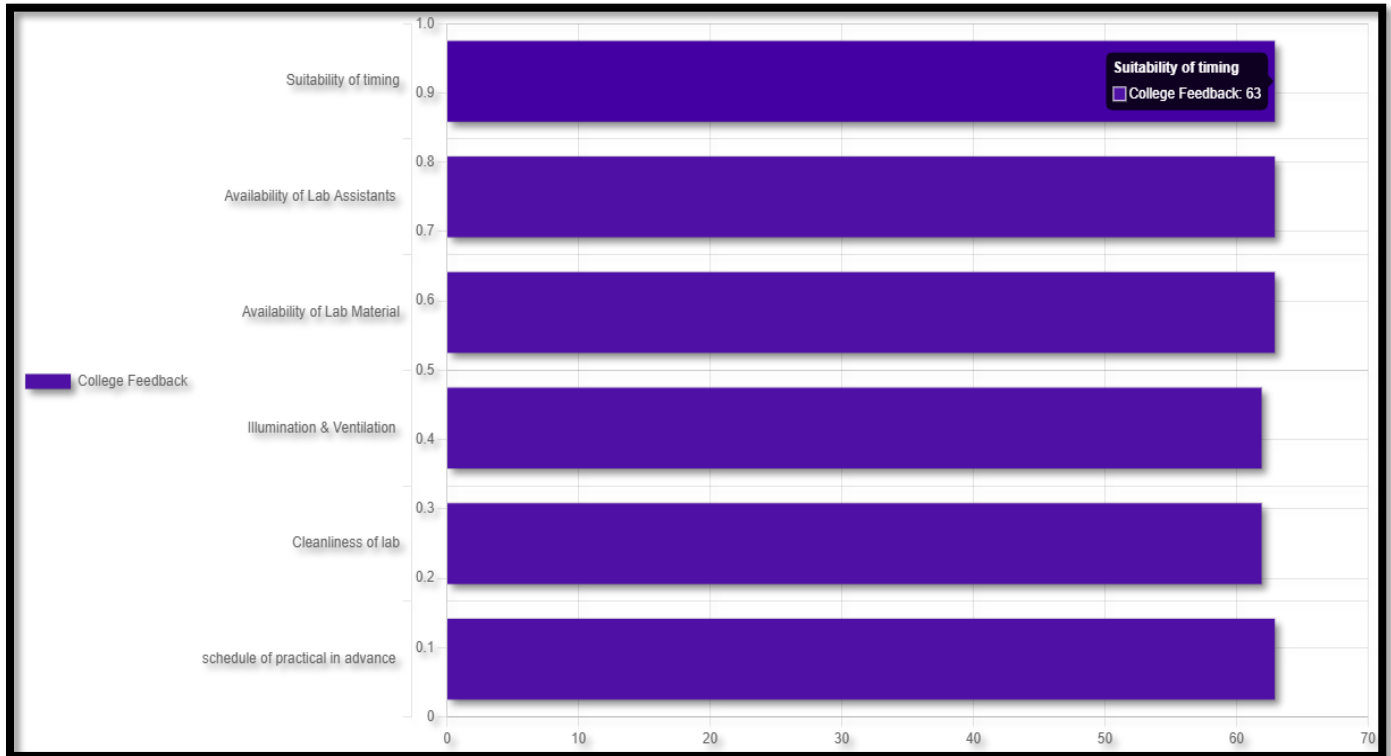

Feedback Analysis Report of feedback given by Students on Office

Feedback Analysis Report of feedback given by Students on Examination