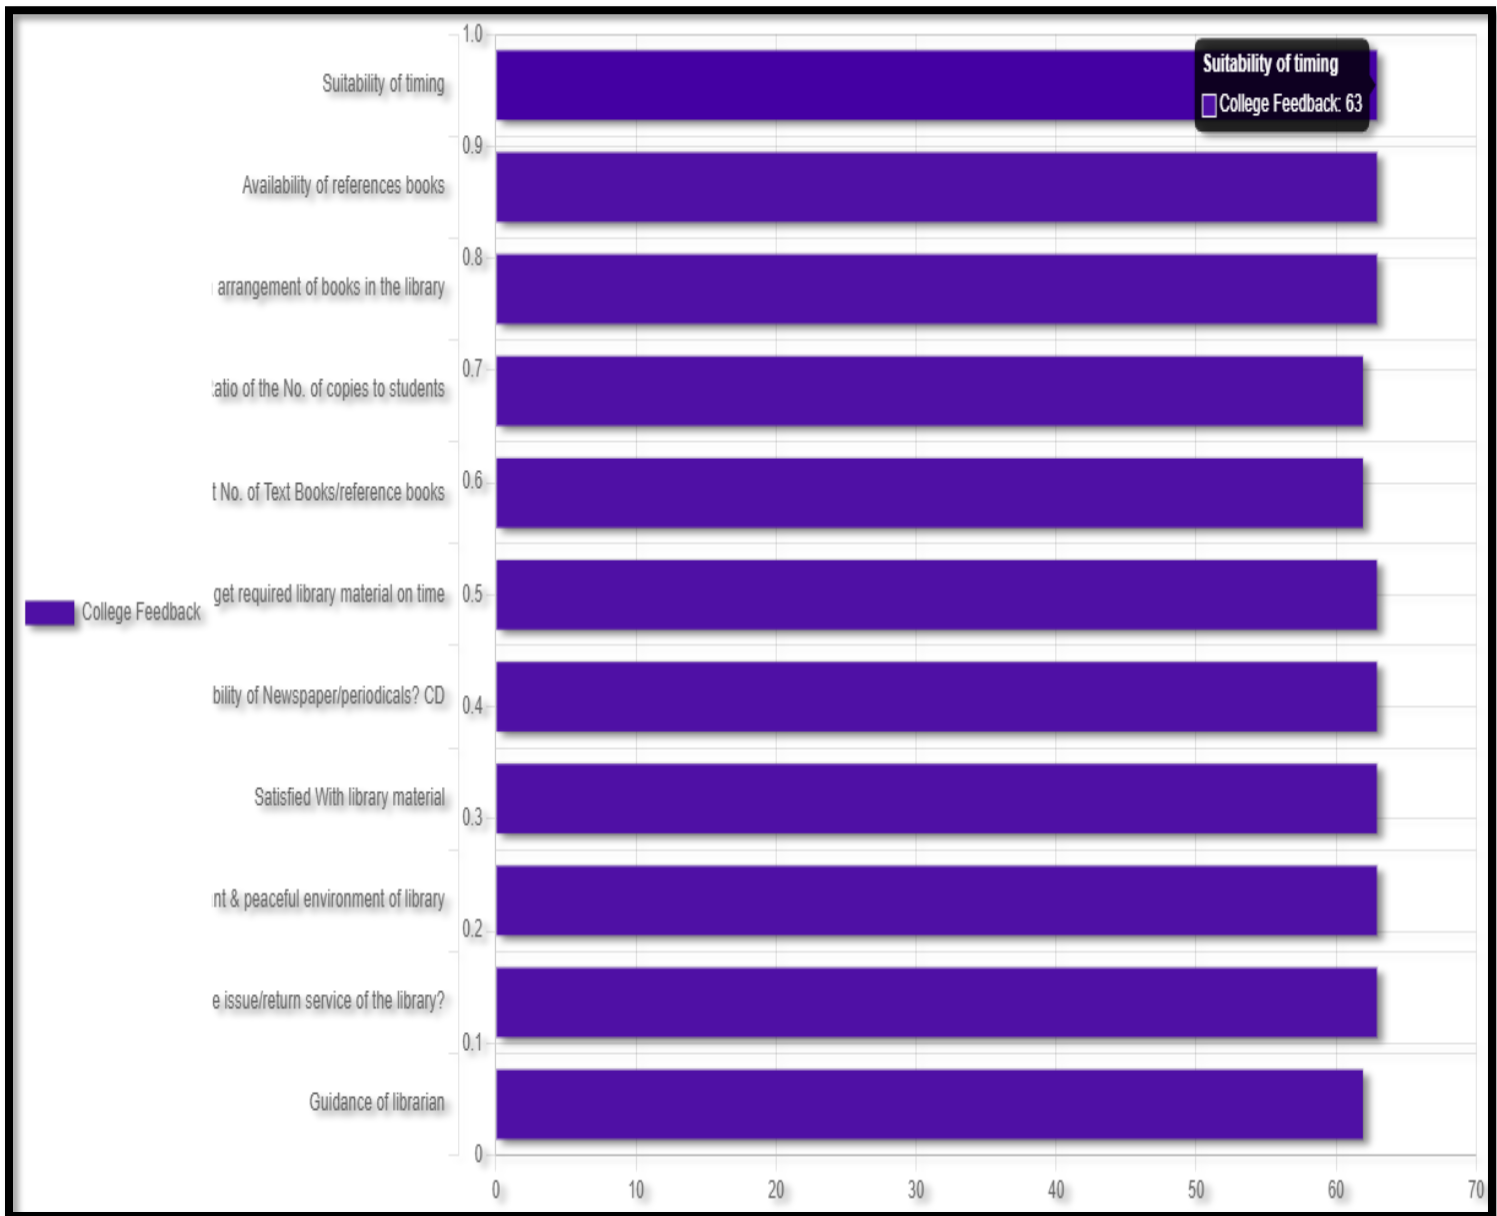

PRINCIPAL
PRATIBHA COLLEGE OF
COMMERCE & COMPUTER STUDIES
CHINCHWAD, PUNE - 411 019.

Feedback Analysis Report of feedback given by Students on Computer Lab