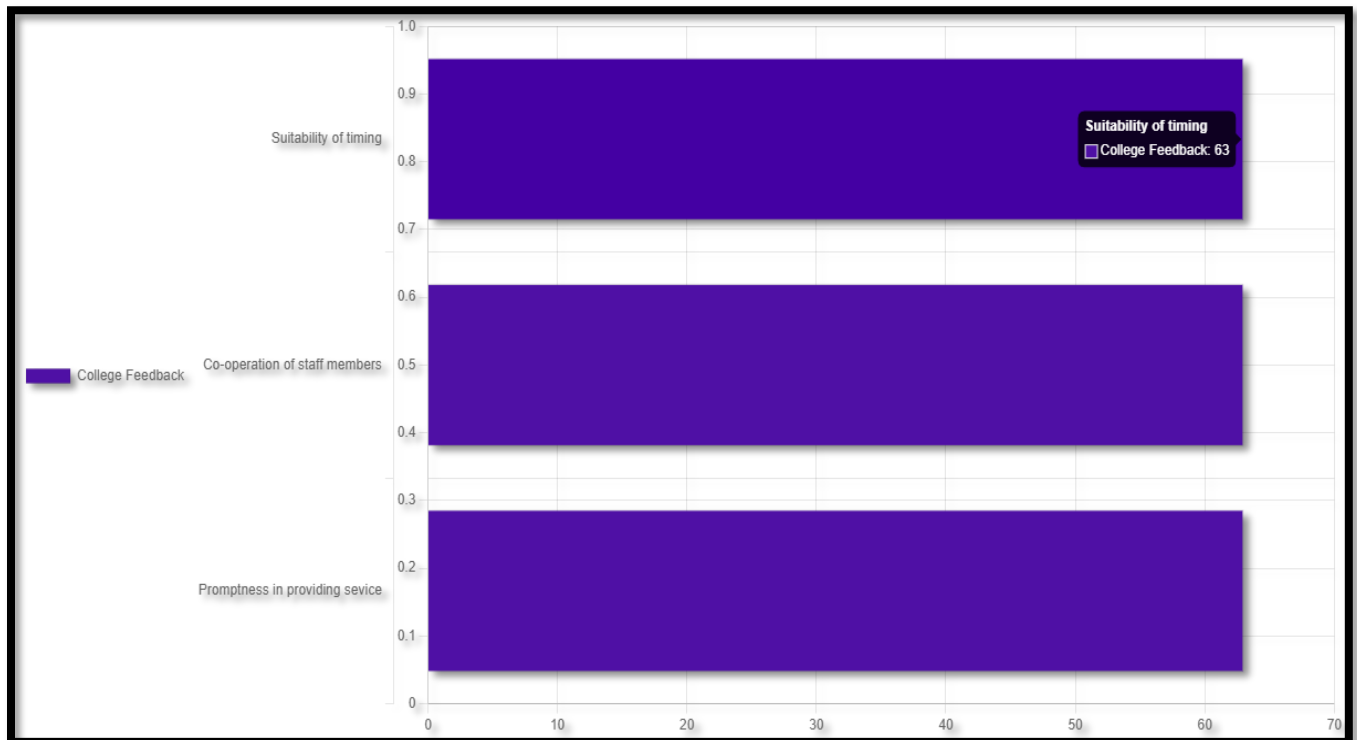

Feedback Analysis Report of feedback given by Students on Office

Feedback Analysis Report of feedback given by Students on Examination