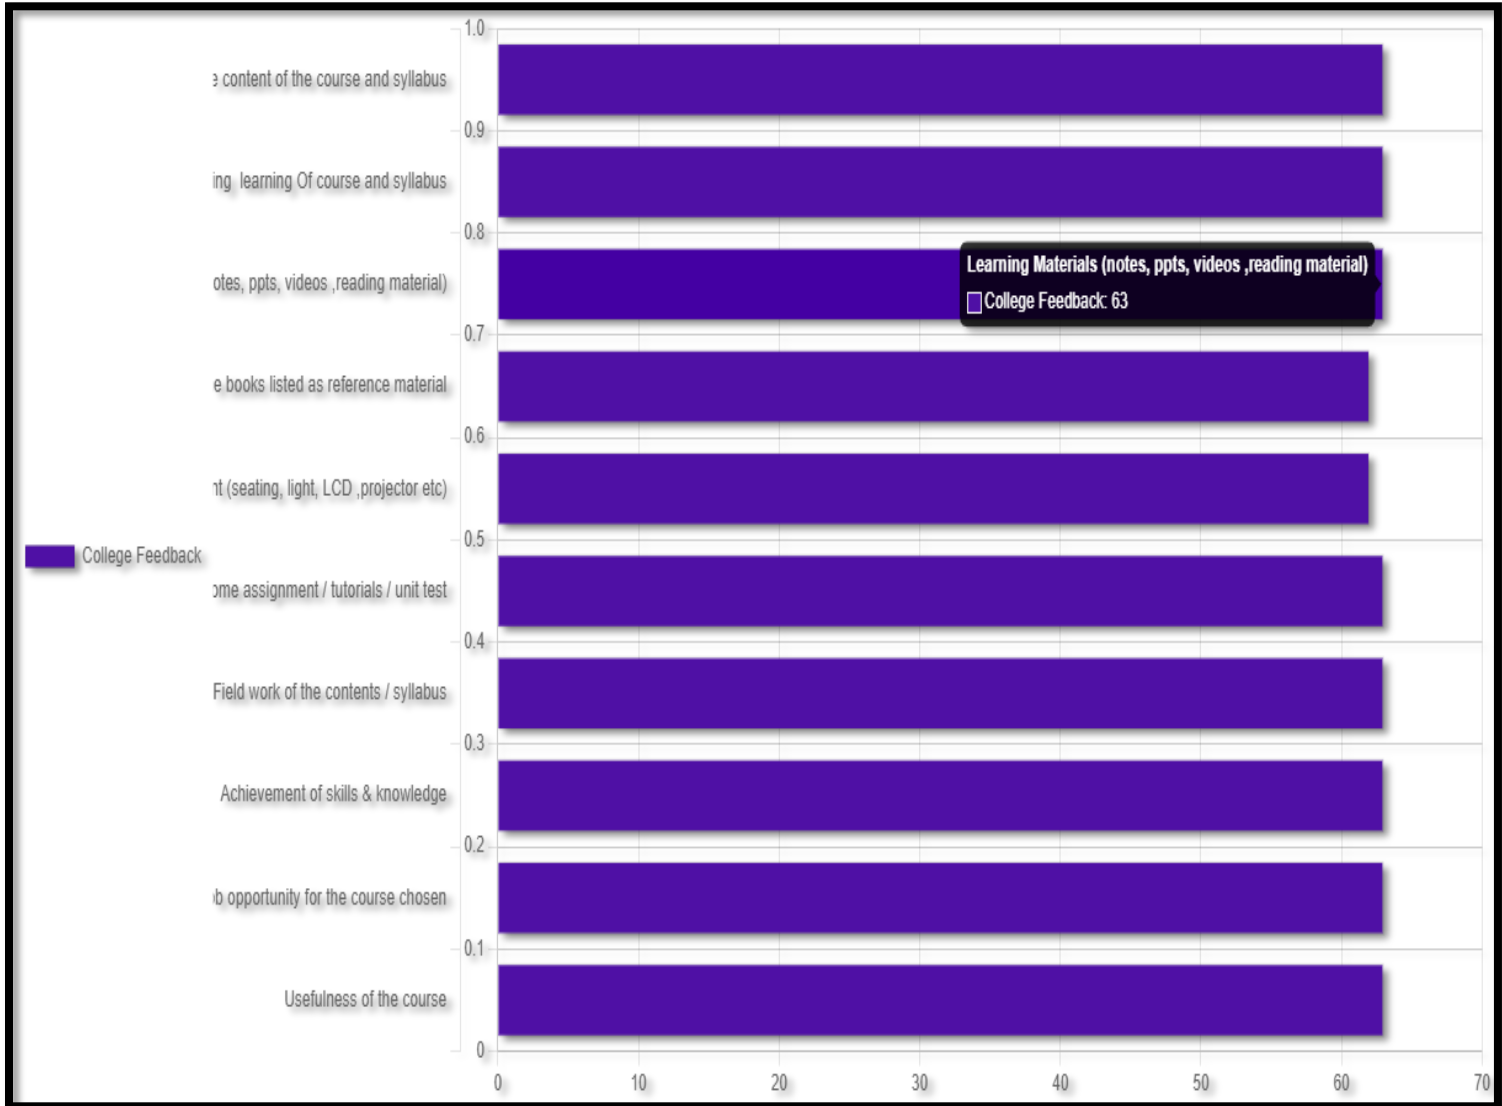

Feedback Analysis Report of feedback given by Students on Course

PRINCIPAL
PRATIBHA COLLEGE OF
COMMERCE & COMPUTER STUDIES
CHINCHWAD, PUNE - 411 019.

Feedback Analysis Report of feedback given by Students on Library