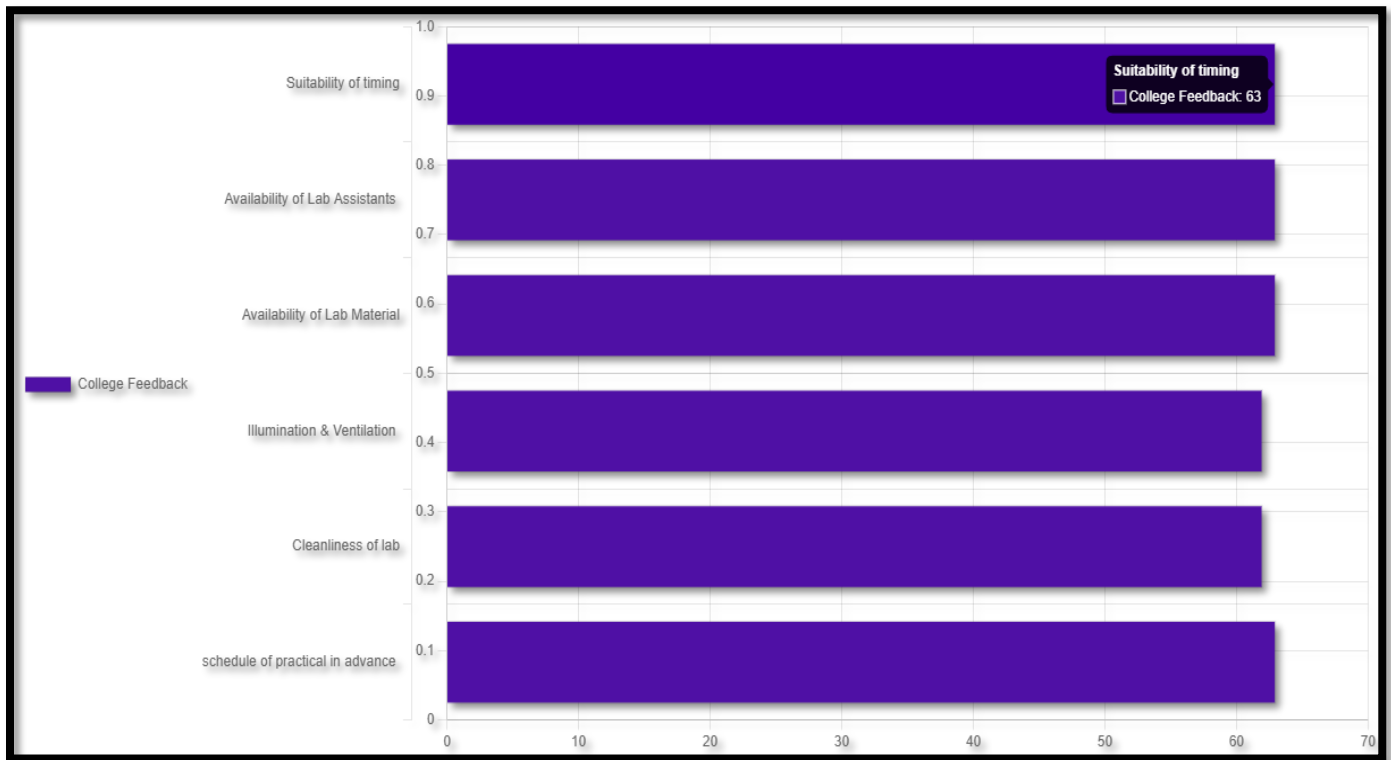

Feedback Analysis Report of feedback given by Students on Computer Lab