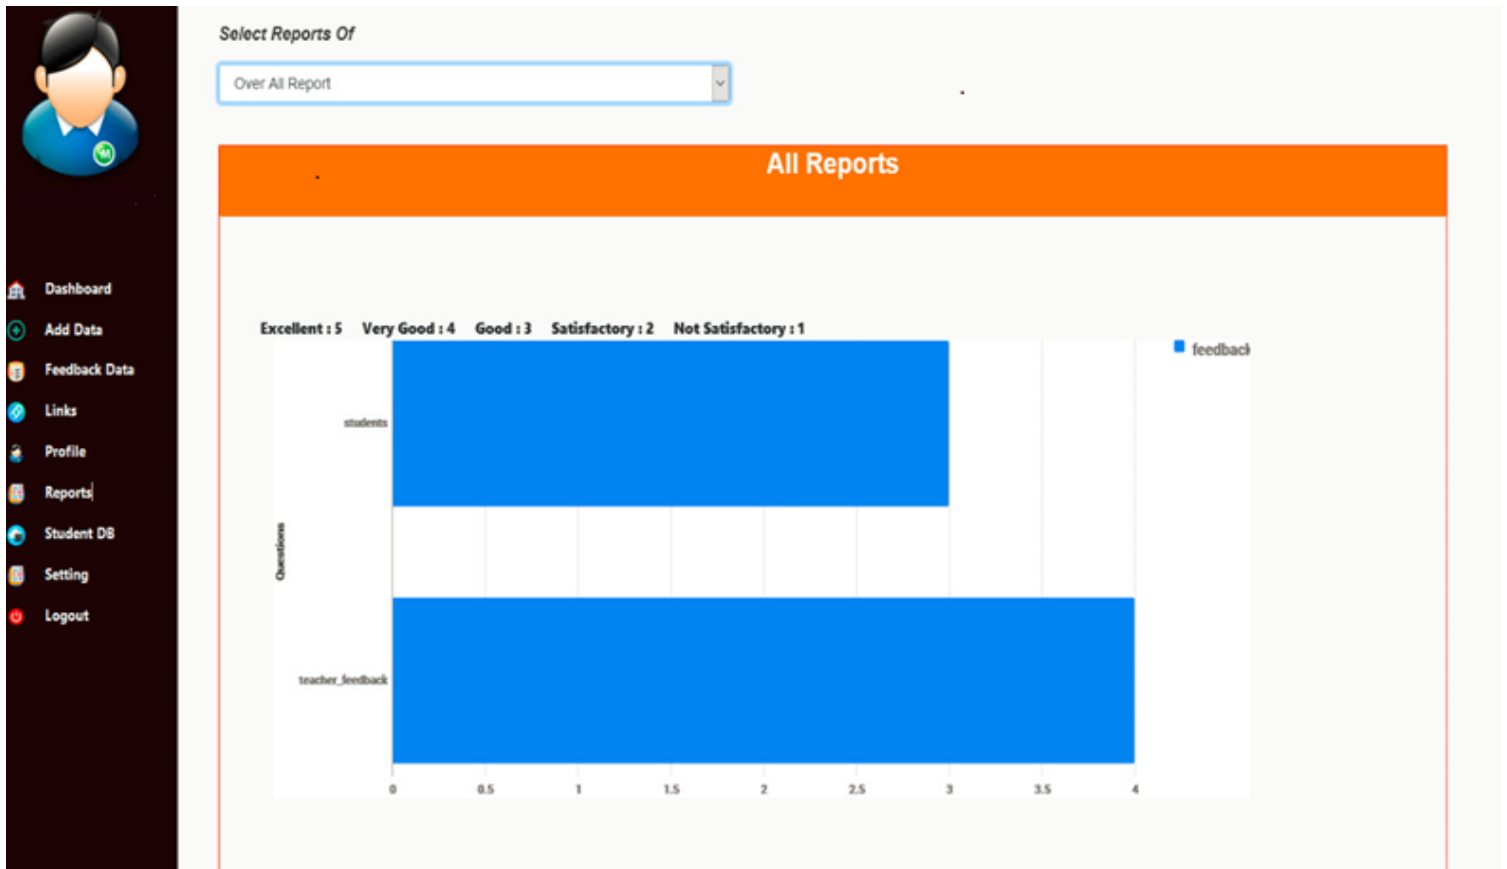

Online Feedback Analysis Report of Students Academic Year -2020-2021

From this year parameter wise Feedback Analysis is implemented in system.

Report generated by Online Software

PRINCIPAL
PRATIBHA COLLEGE OF
COMMERCE & COMPUTER STUDIES
CHINCHWAD, PUNE - 411 019.