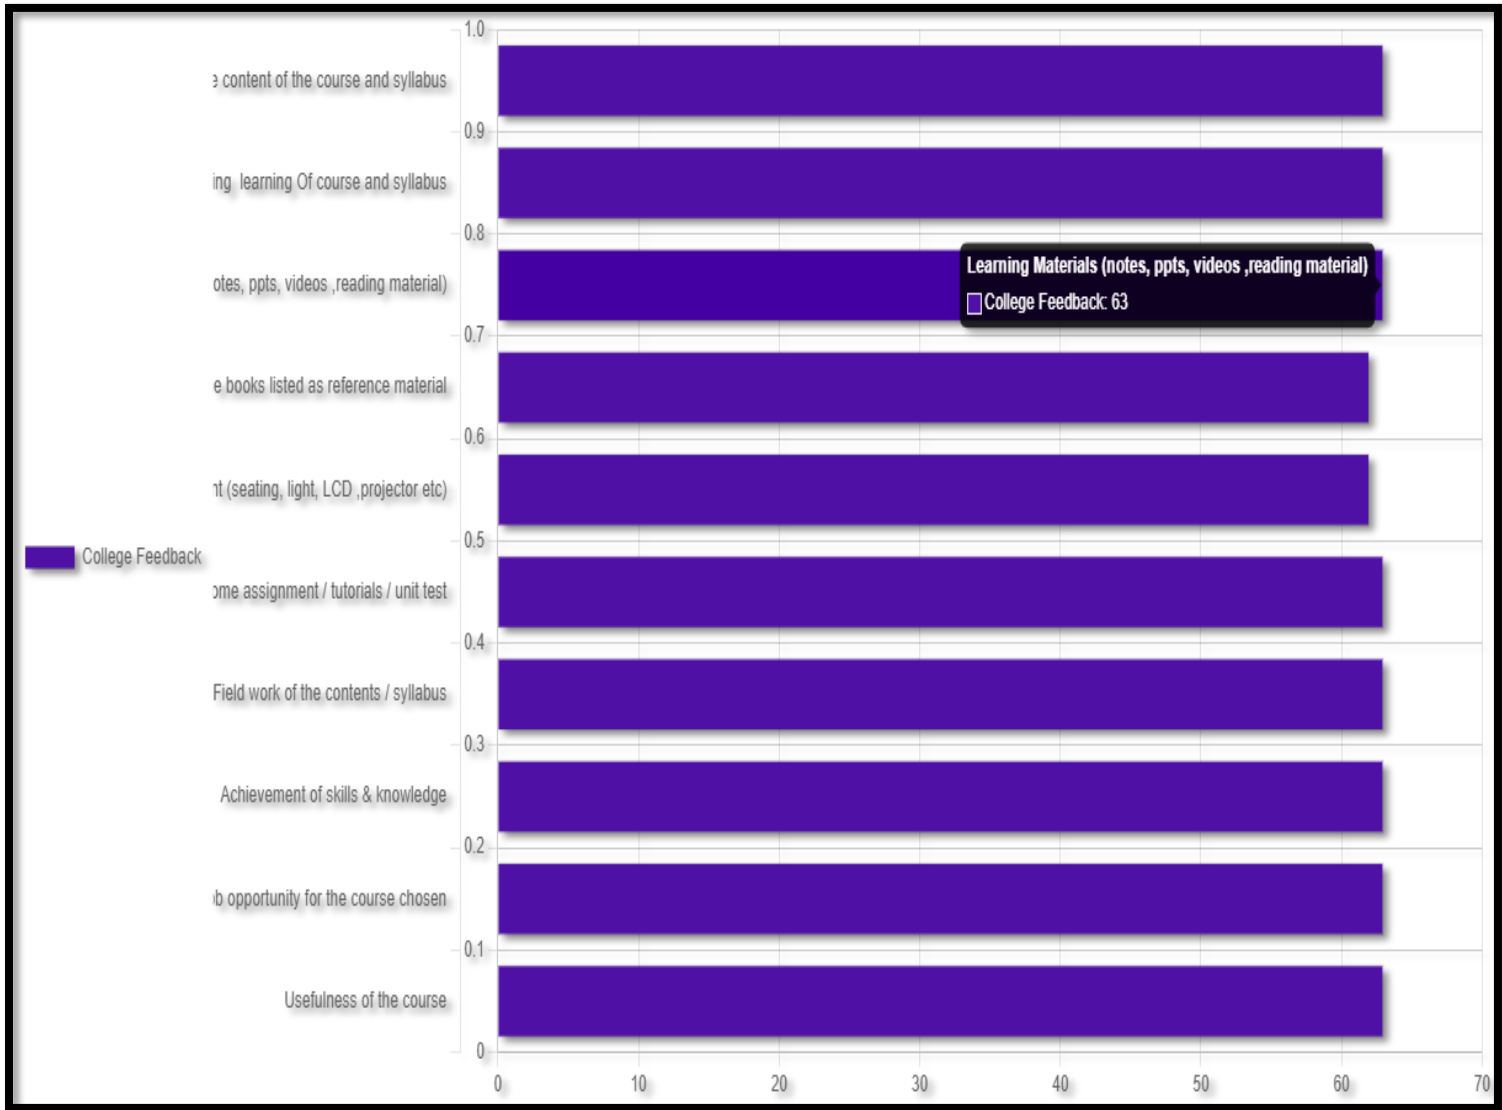

Feedback Analysis Report of feedback given by Students on Course

PRINCIPAL
PRATIBHA COLLEGE OF
COMMERCE & COMPUTER STUDIES
CHINCHWAD, PUNE - 411 019.