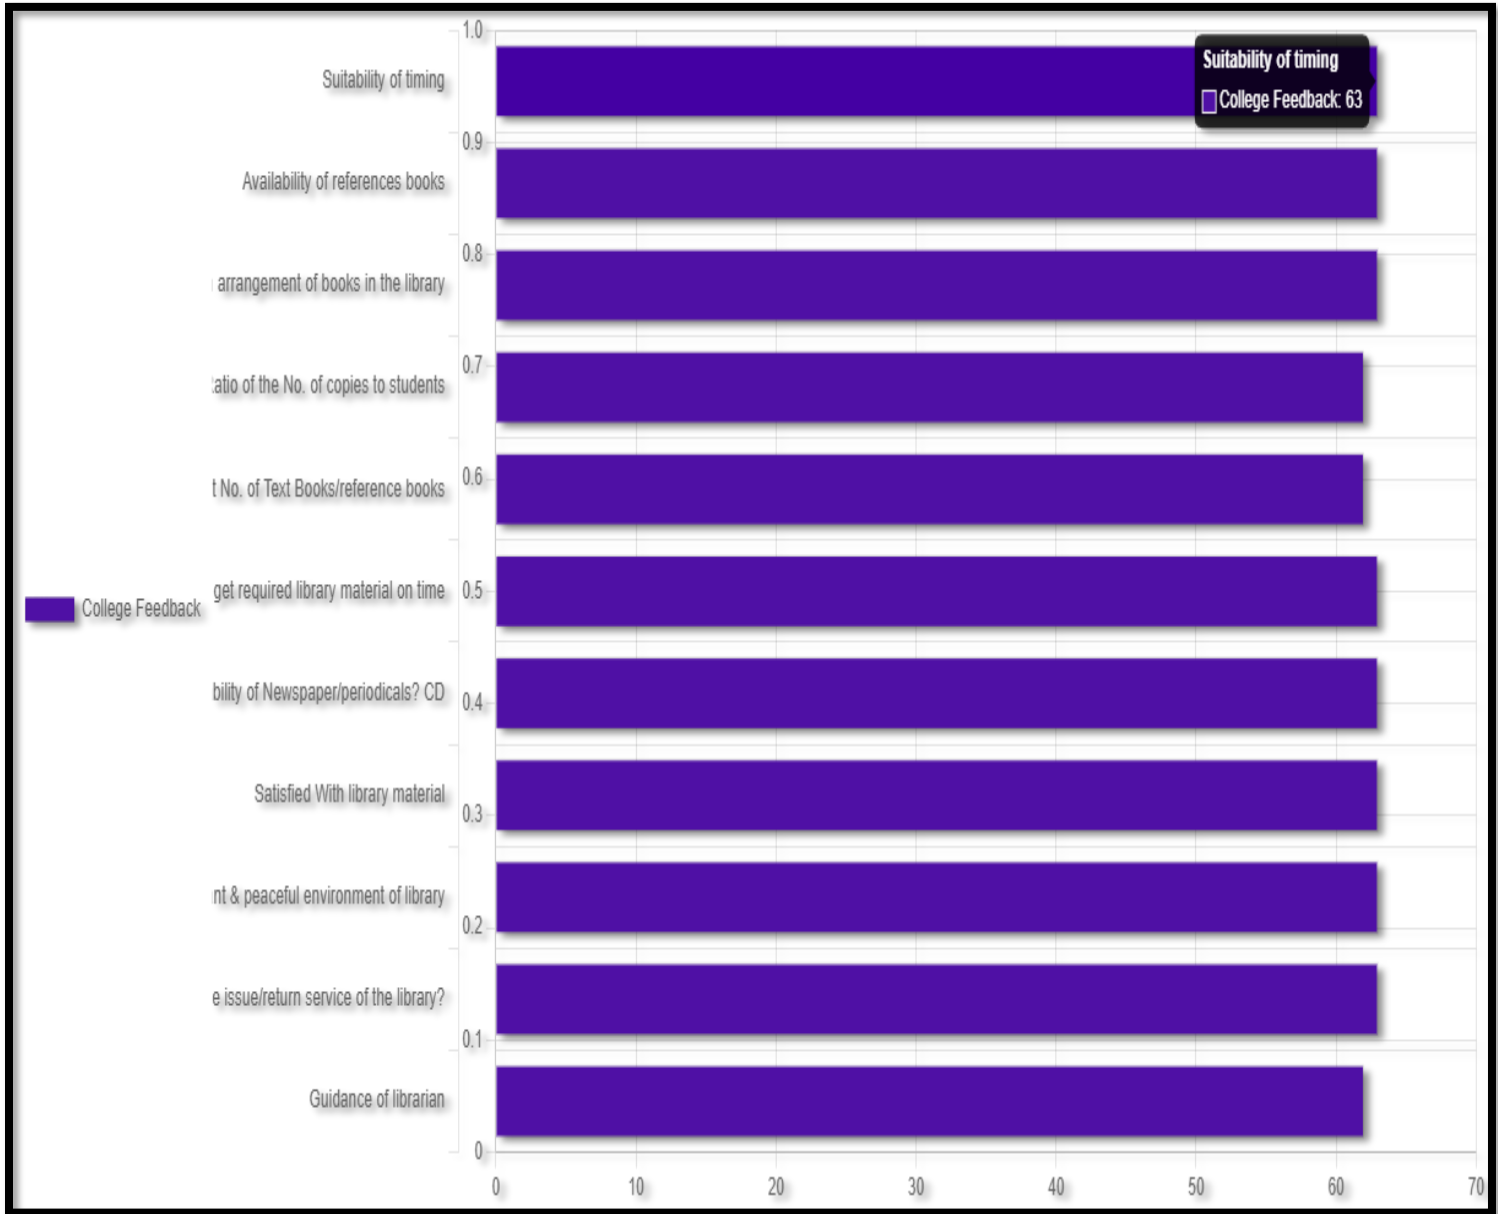

Feedback Analysis Report of feedback given by Students on Library

PRINCIPAL
PRATIBHA COLLEGE OF
COMMERCE & COMPUTER STUDIES
CHINCHWAD, PUNE - 411 019.