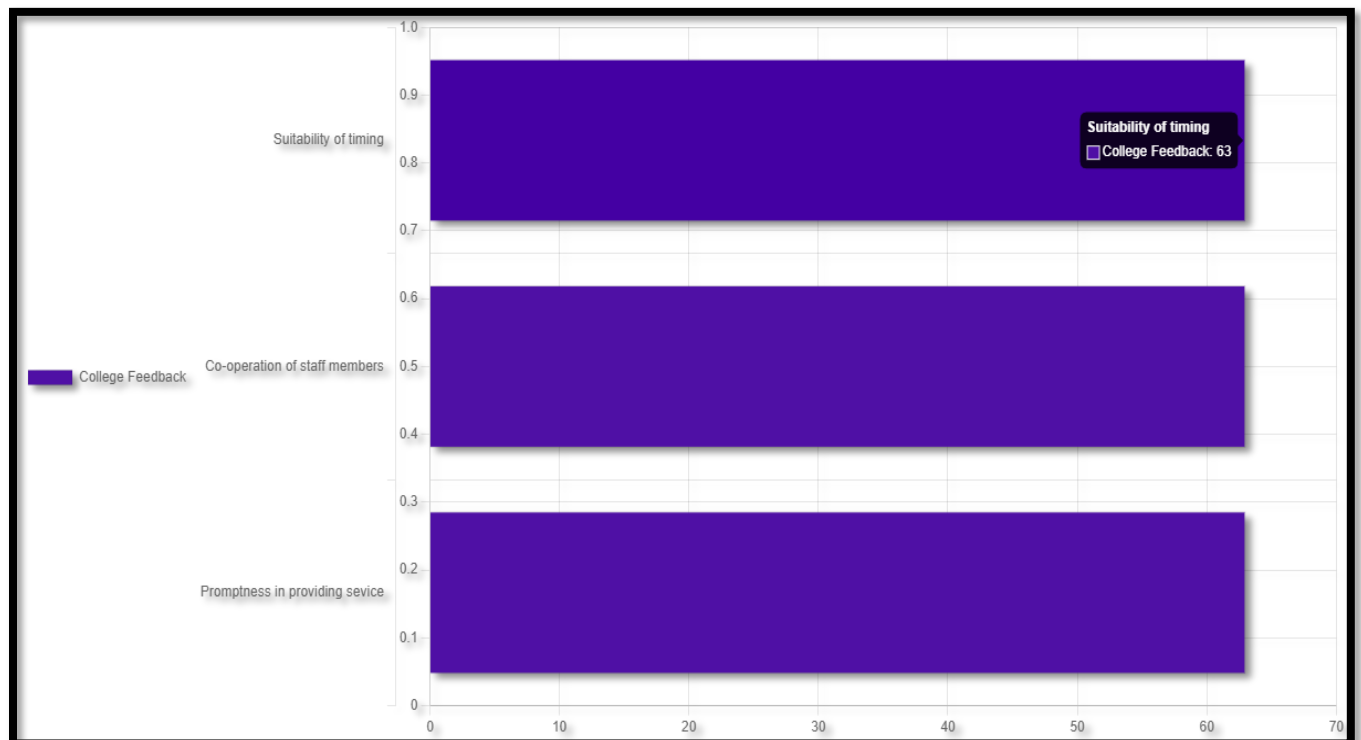

Feedback Analysis Report of feedback given by Students on Office