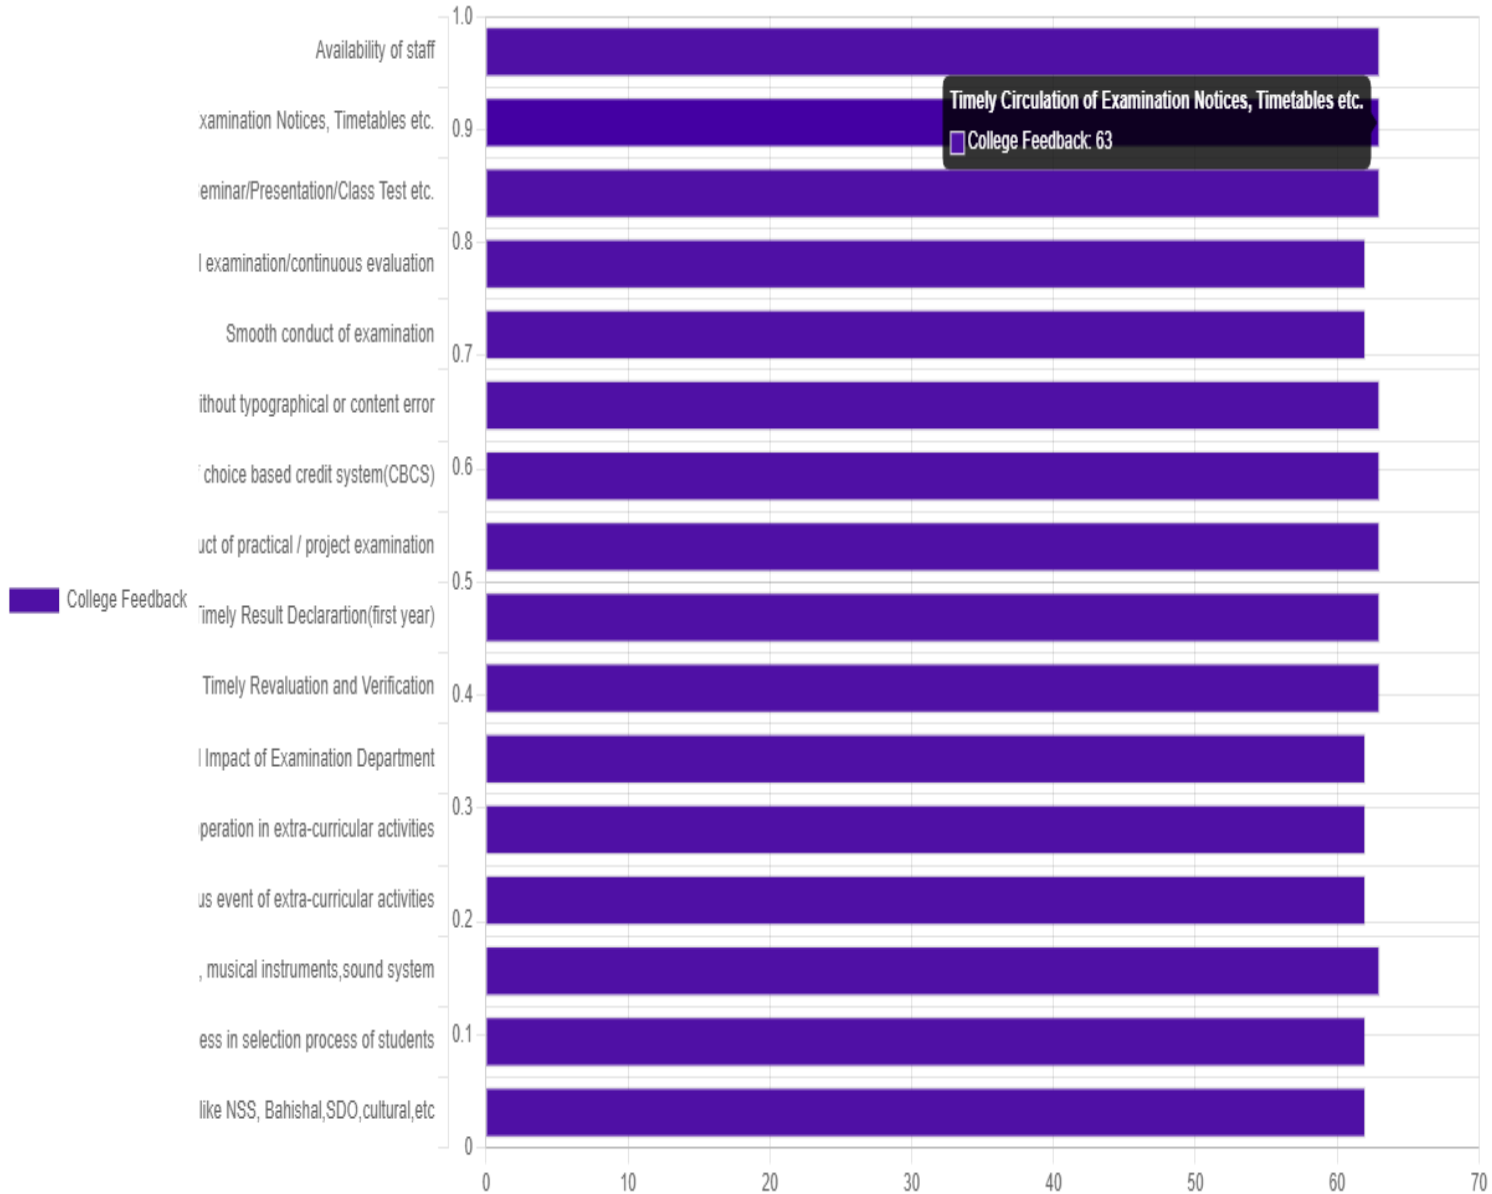

Feedback Analysis Report of feedback given by Students on Examination & Co-Extracurricular Activates

PRINCIPAL
PRATIBHA COLLEGE OF
COMMERCE & COMPUTER STUDIES
CHINCHWAD, PUNE - 411 019.